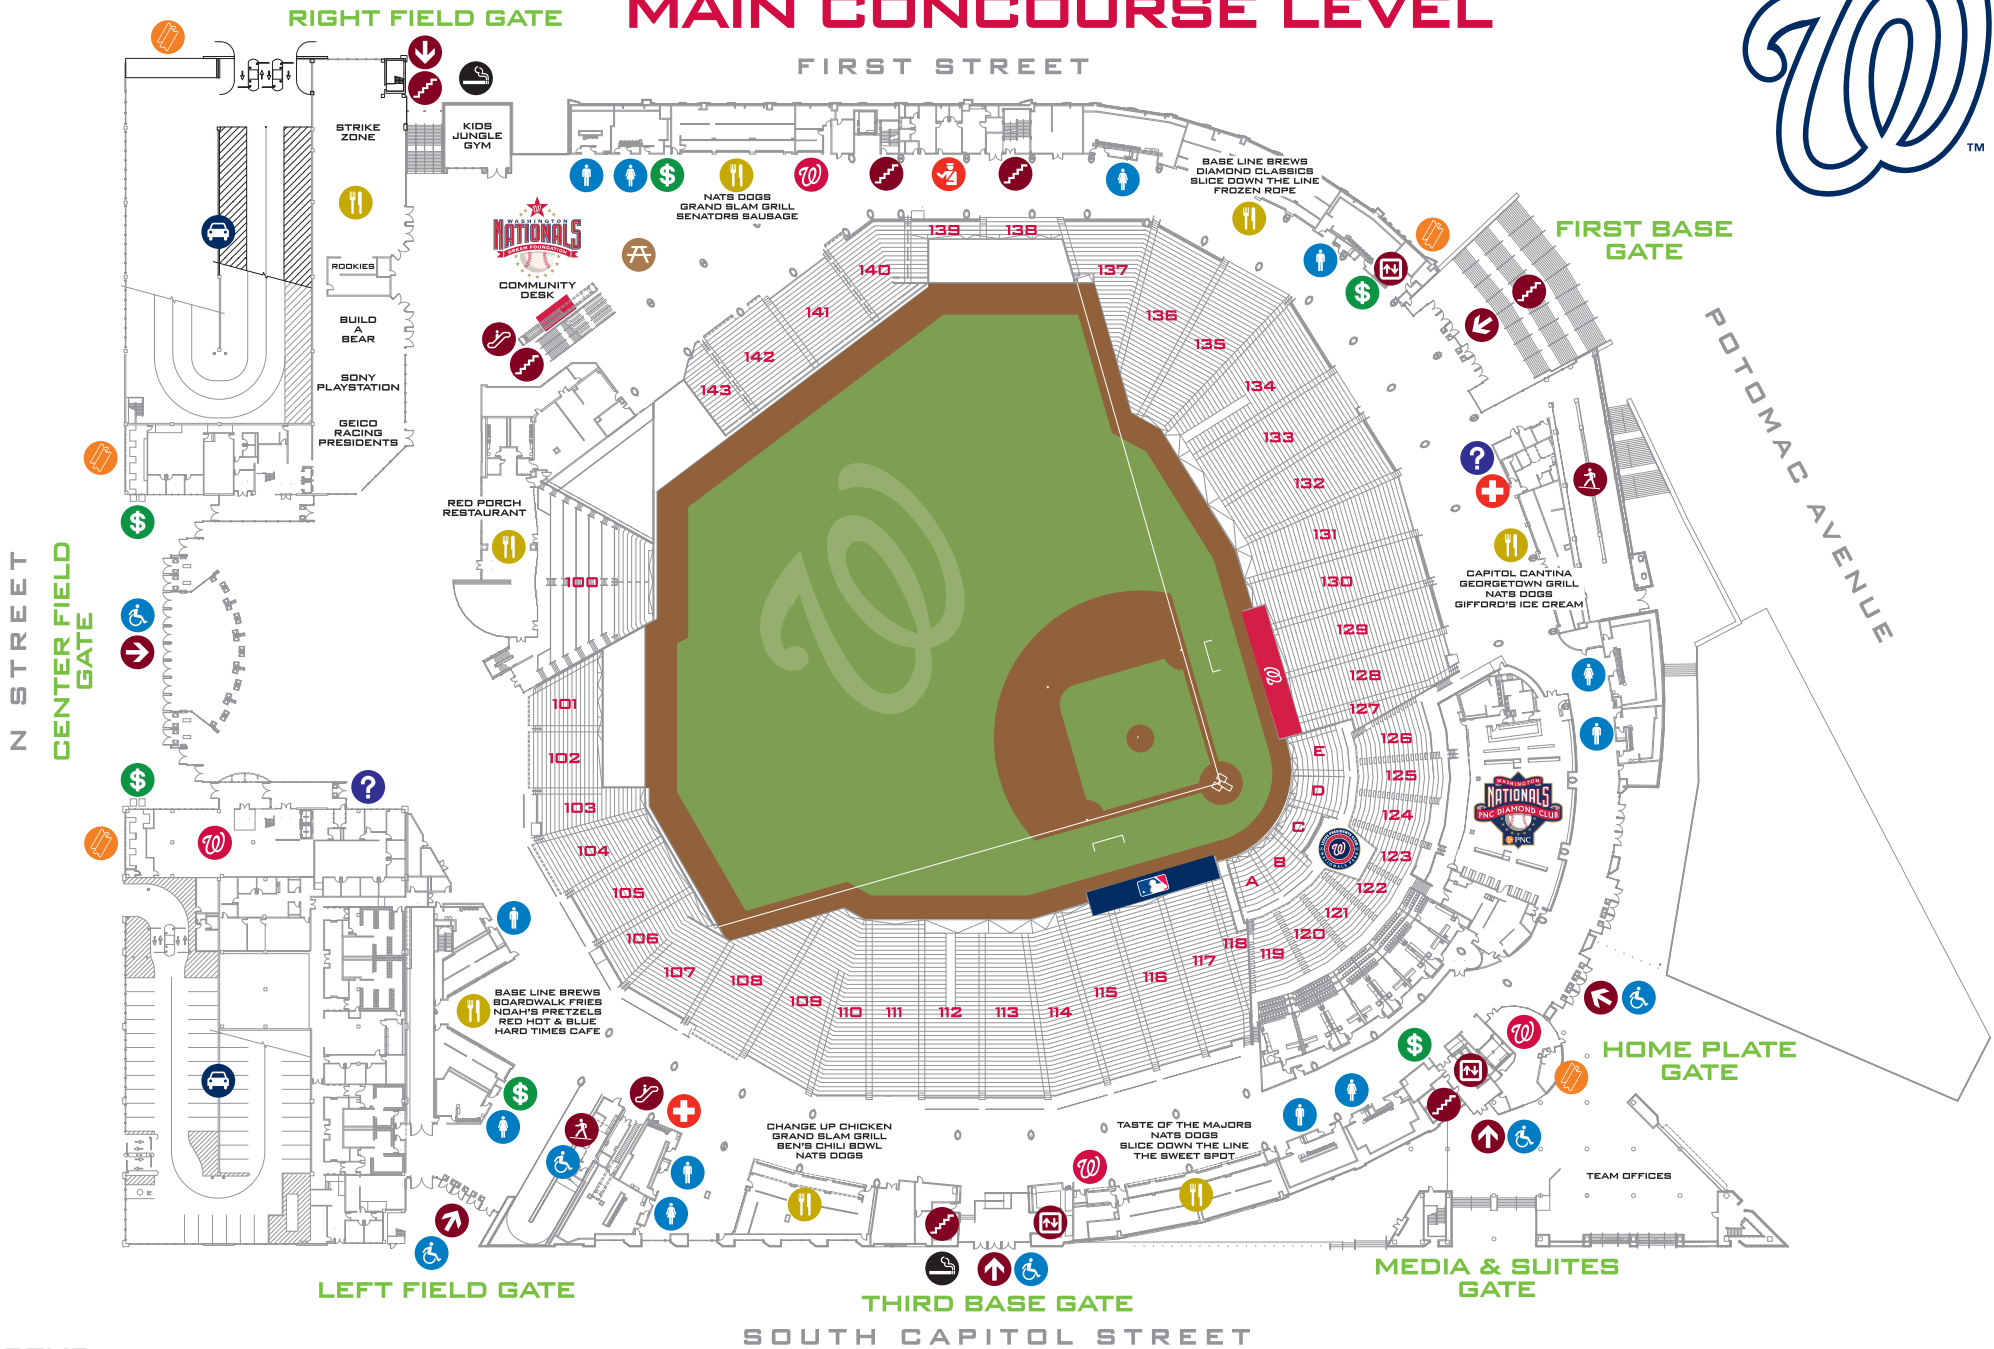

# MAIN CONCOURSE LEVEL

## LEGEND

- |          |           |                     |                    |                    |                                 |            |
|----------|-----------|---------------------|--------------------|--------------------|---------------------------------|------------|
| TICKETS  | ESCALATOR | MAJESTIC TEAM STORE | FAMILY PICNIC AREA | PARKING            | GUEST SERVICES                  | ACCESSIBLE |
| ENTRANCE | RAMP      | ATM                 | MENS ROOM          | FIRST AID          | SMOKING AREA                    |            |
| ELEVATOR | STAIR     | CONCESSIONS         | WOMENS ROOM        | POLICE SUB-STATION | DREAM FOUNDATION COMMUNITY DESK |            |