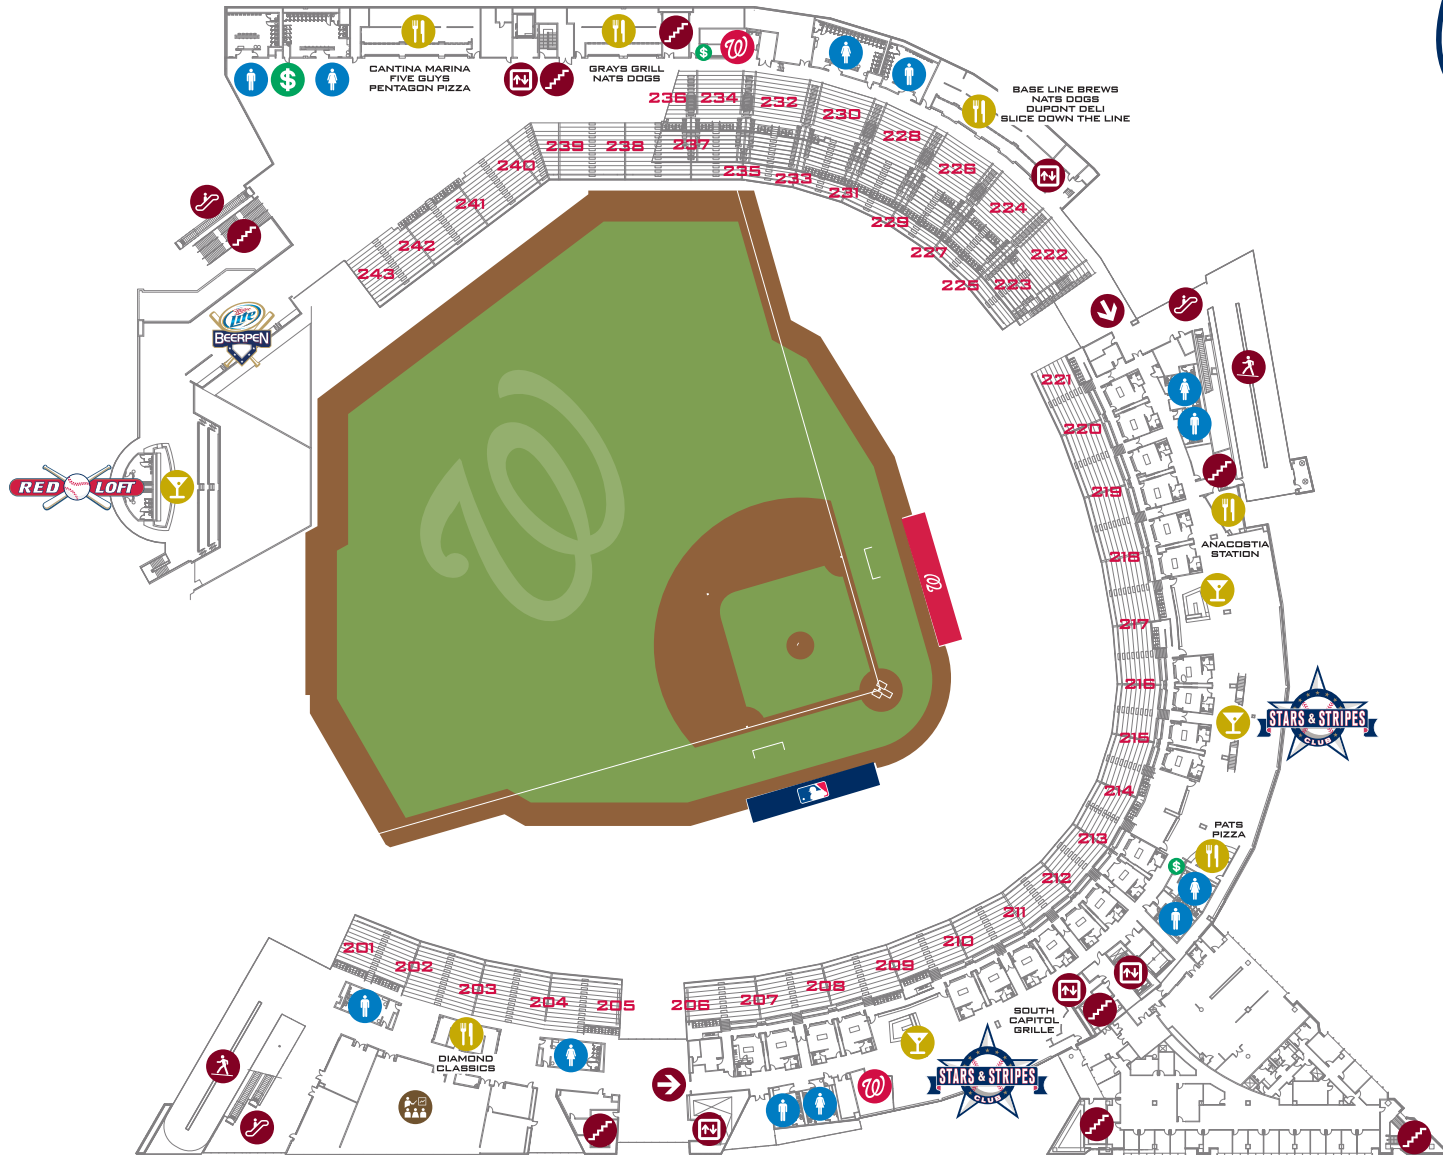

CLUB LEVEL

LEGEND

- | | | | | | | | |
|--|-----------|--|------------|--|-------------|--|-------------------|
| | ENTRANCE | | RAMP | | ATM | | MENS ROOM |
| | ELEVATOR | | STAIR | | CONCESSIONS | | WOMENS ROOM |
| | ESCALATOR | | TEAM STORE | | BAR | | CONFERENCE CENTER |